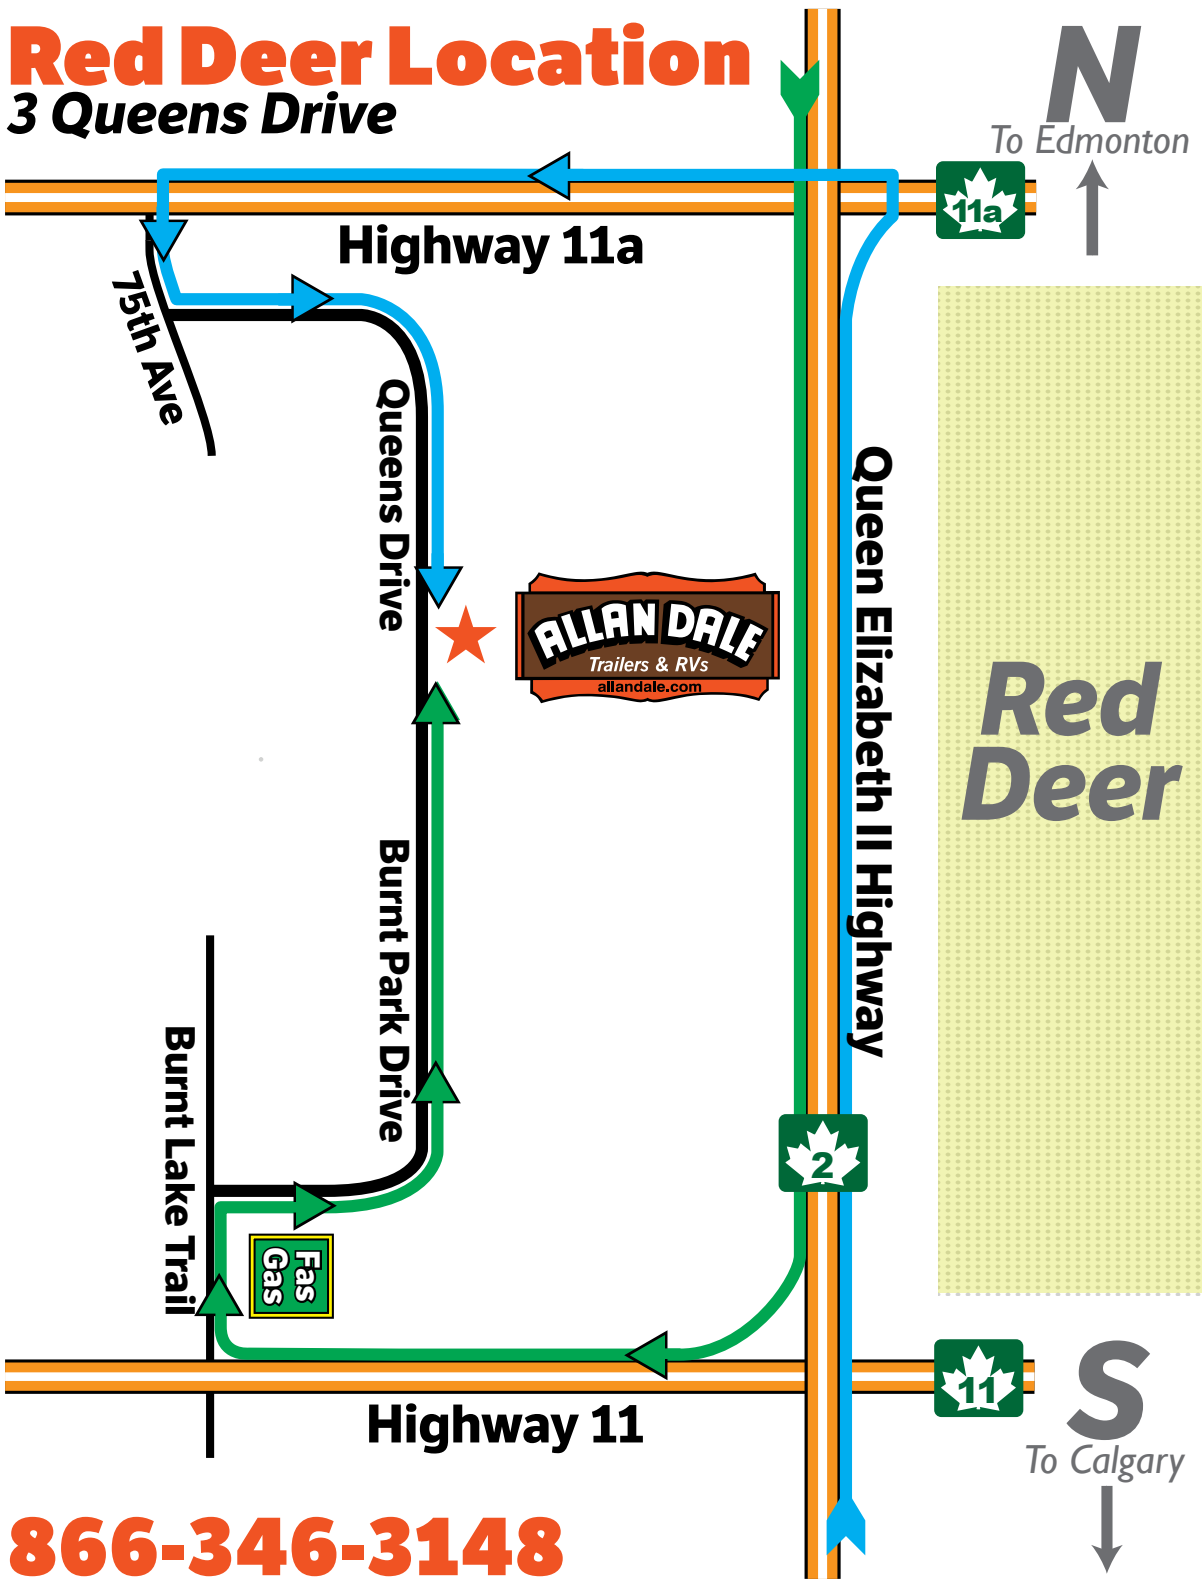

Red Deer Location

3 Queens Drive

866-346-3148

From Edmonton On the QE II

- Continue past Allan Dale on your right
- Take next right exit off QEII
- Turn RIGHT on Highway 11 West
- Take a RIGHT on 75th Ave at the lights by Fas Gas
- At the 4-WAY STOP, turn RIGHT on Burnt Park Drive
- Follow Burnt Park Drive around the bend, eventually going north parallel to QEII
- Keep going north, past Brandt Tractor
- You will see the dealership on the right!

From Calgary On the QE II

- Continue past Allan Dale on your left
- Take next right exit off QEII
- Turn left on Highway 11a West over the QEII
- Take a LEFT at 75th Ave (at the lights)
- Turn LEFT onto Queens Drive
- Follow Queens Drive around the bend, eventually going south parallel to QEII
- Keep going south, past Monster Truckwash
- You will see the dealership on the left!